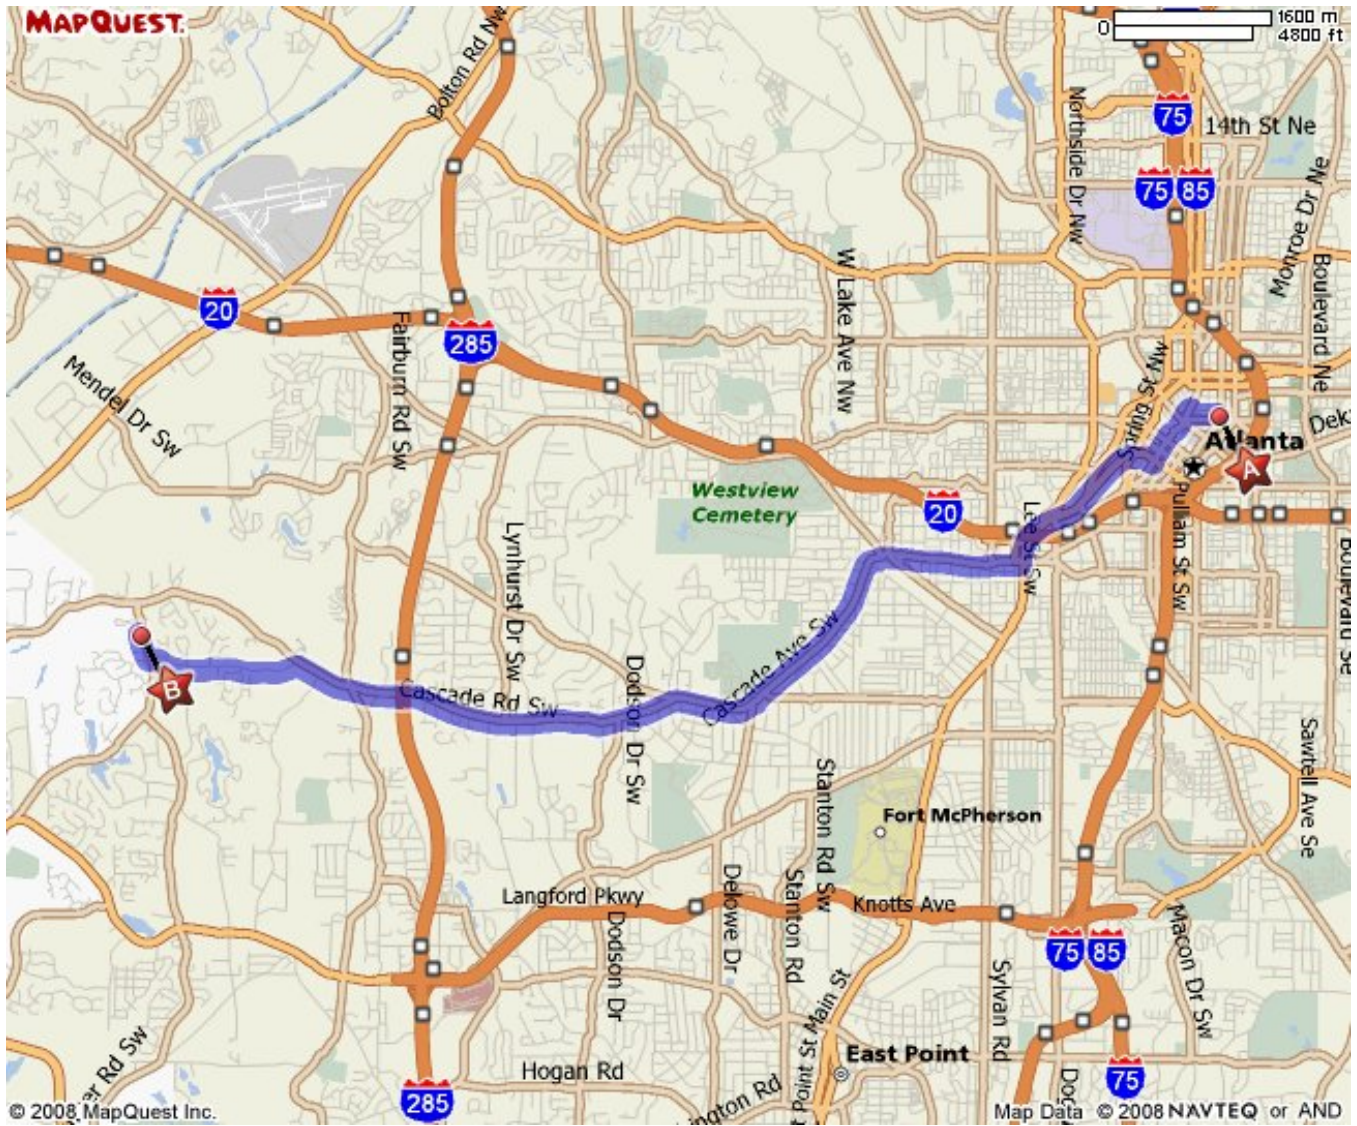

- A) Auburn Avenue Research Library, 101 Auburn Avenue NE, 404-730-4001 x100
- B) Southwest Art Center: 915 New Hope Rd SW, Atlanta, GA 30331, 404-505-3220

**Total Time: 26 minutes by car    Total Distance: 10.57 miles**

**DRIVING DIRECTIONS ON BACK**

## **Directions from Auburn Research Library to Southwest Arts Center:**

- 1: Start out going WEST on AUBURN AVE NE toward COURTLAND ST NE. 0.3 mi
  
- 2: Turn LEFT onto PEACHTREE ST NW/ PEACHTREE ST NE. Continue to follow PEACHTREE ST NW. 0.6 mi
  
- 3: Turn RIGHT onto TRINITY AVE SW/ GA-154. Continue to follow GA-154. 1.5 mi
  
- 4: Turn RIGHT onto RALPH DAVID ABERNATHY BLVD SW/ GA-139. 1.2 mi
  
- 5: Stay STRAIGHT to go onto CASCADE AVE SW. 1.6 mi
  
- 6: CASCADE AVE SW becomes CASCADE RD SW. 4.0 mi
  
- 7: Turn LEFT onto DANFORTH RD SW. 1.3 mi
  
- 8: Turn RIGHT onto NEW HOPE RD SW. 0.2 mi
  
- 9: End at 915 New Hope Rd SW Atlanta, GA 30331 on RIGHT

Estimated Time: 26 minutes      Estimated Distance: 10.57 **miles**